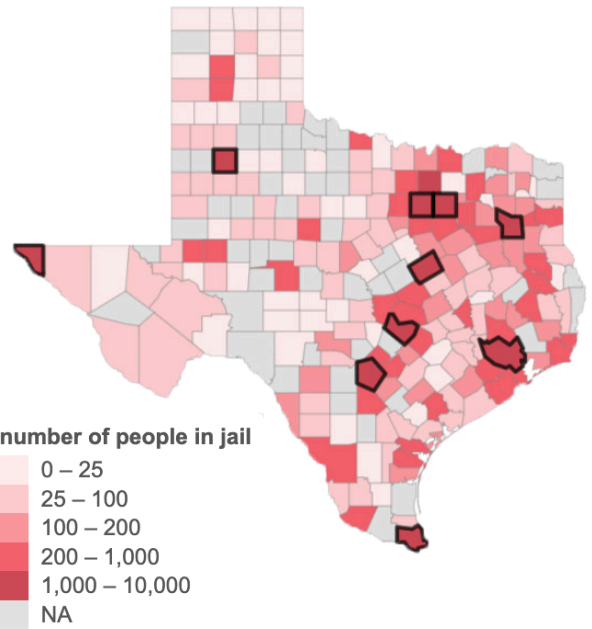

38 COUNTIES PROVIDED WITH ADDITIONAL GUIDANCE ON REDUCING JAIL POPULATIONS

Data obtained from the Texas Jails Data Dashboard at TxJailsData.org

Largest county jails in Texas by population:

BEXAR COUNTY

FEB 1 - 4225
MAY 1 - 3341
DEC 1 - 3542

CAMERON COUNTY

FEB 1 - 1122
MAY 1 - 1019
DEC 1 - 1047

DALLAS COUNTY *

FEB 1 - 5089
MAY 1 - 4805
DEC 1 - 5549

EL PASO COUNTY

FEB 1 - 2281
MAY 1 - 1729
DEC 1 - 2317

GALVESTON COUNTY

FEB 1 - 1057
MAY 1 - 650
DEC 1 - 899

HARRIS COUNTY

FEB 1 - 8473
MAY 1 - 7562
DEC 1 - 8771

HIDALGO COUNTY

FEB 1 - 1047
MAY 1 - 829
DEC 1 - data missing, but the last recorded count on August 1 was 1135

LUBBOCK COUNTY

FEB 1 - 1212
MAY 1 - 1148
DEC 1 - 1246